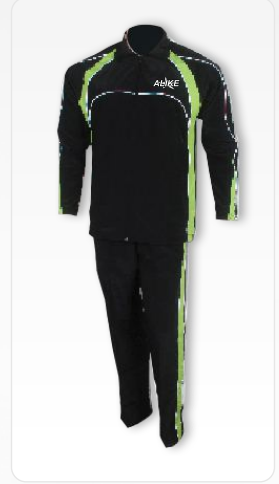

SIZING	4XS	3XS	2XS	XS	S	M	L	XL	XXL
MICRO POLYESTER									
COLOR									

ART# ASSU-210

ART# ASSU-211

ART# ASSU-212

ART# ASSU-213

ART# ASSU-214

ART# ASSU-215

JACKETS