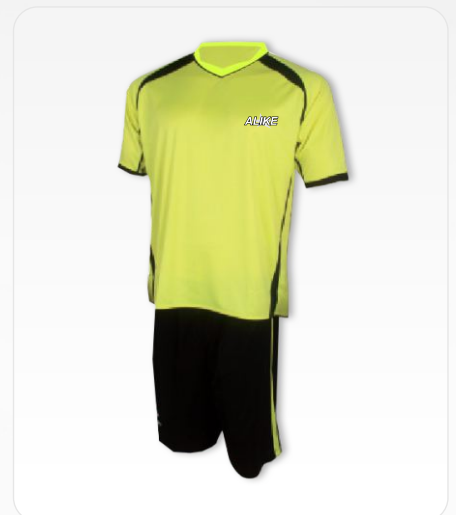

ART# ASSU-105

SIZING	4XS	3XS	2XS	XS	S	M	L	XL	XXL
MICRO POLYESTER									
COLOR									

SOCCER UNIFORMS

ART# ASSU-106

ART# ASSU-107

ART# ASSU-108

SOCCER UNIFORMS

ART# ASSU-109