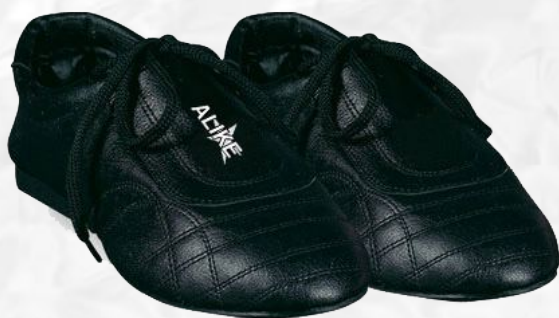

ASBC-234
THAI PADS

SPEED BALLS/ PUNCHING BAGS

ASBC-251
SPEED BALL

ASBC-252
SPEED BALL

ASBC-266
PUNCHING BAG

ASBC-267
PUNCHING BAG

BOXING SHOES

ASBC-281

Boxing Black Shoes.
Made of Suede Leather.
Colors : Black-Red-White
Sizes : 34 To 48

ASBC-282

Boxing Black & White Shoes.
Made of 3D Mash Suede Leather.
Colors : Black-Red-White
Sizes : 34 To 48

ASBC-283